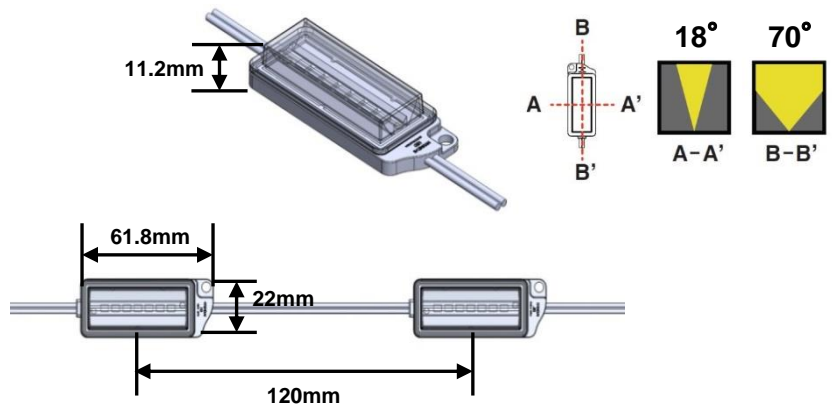

HYUNDAI LED SIGNAGE LED Module

H-LED 358

*H-LED 358 is the best and cost effective LED edge lighting Solution
For slim and medium size of box sign application*

Optimized for minimum 50mm depth of the Single Face box signs

EASY
INSTALLATION

Model (Model No.)	Input Vol.	Power Con.	CCT	Beam angle	CRI	Lum. Flux	Lum. Efficacy	Module No. per a pack
H-LED 358 WHITE (BFL358-DW12)	24VDC	1.92W	6500K	18x70°	Ra80	192 lm	100 lm/W	30modules (3.6m) Module pitch 120mm